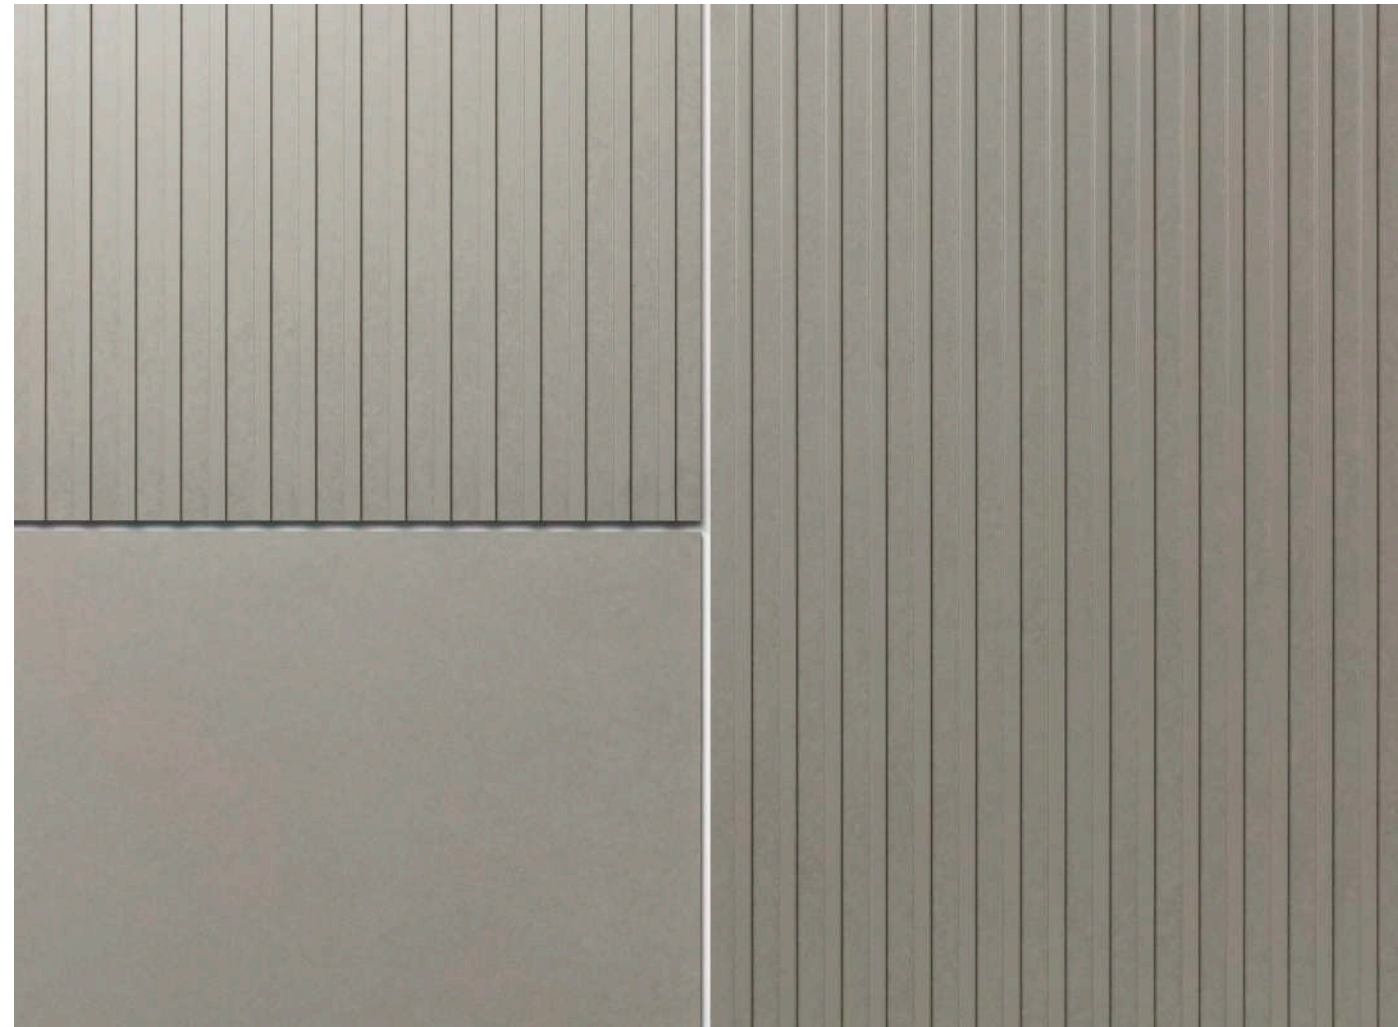

14 Swisspearl Gravial

Rich contrast, unique interplay of light and shadow

Gravial is a large format fiber cement panel with a linear, geometrical grooved surface. Depending on the position and incident daylight, Gravial offers a rich contrast and unique interplay of light and shadow. It is perfect for making a special statement on both the interior and exterior of a building.

INFO

Panel

Base panel: Integrally colored | Grey based
Top layer: Translucent

Panel size (refer to page 6)

Swisspearl Largo:
Arbitrary panel size up to a maximum size of 3050 x 1250 mm, thickness 12 mm.
Largo panels can also be used for the interior.

For a detailed summary of the sizing and color options, please refer to our delivery program.

Colors

A standard range of 6 colors.

Installation

The whole range with face or concealed fastening.

Crystal 125