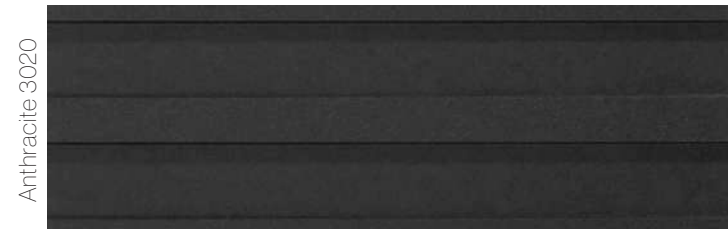

14 Swisspearl Gravial

Rich contrast, unique interplay of light and shadow

Gravial is a large format fiber cement panel with a linear, geometrical grooved surface. Depending on the position and incident daylight, Gravial offers a rich contrast and unique interplay of light and shadow. It is perfect for making a special statement on both the interior and exterior of a building.

INFO

Panel

Base panel: Integrally colored | Grey based
Top layer: Translucent

Panel size (refer to page 6)

Swisspearl Largo:
Arbitrary panel size up to a maximum size of 3050 x 1250 mm, thickness 12 mm.
Largo panels can also be used for the interior.

For a detailed summary of the sizing and color options, please refer to our delivery program.

Colors

A standard range of 6 colors.

Installation

The whole range with face or concealed fastening.

Crystal 125

Granite 624

Amber 723

Anthracite 3020

Ivory 3090

Ivory 3099